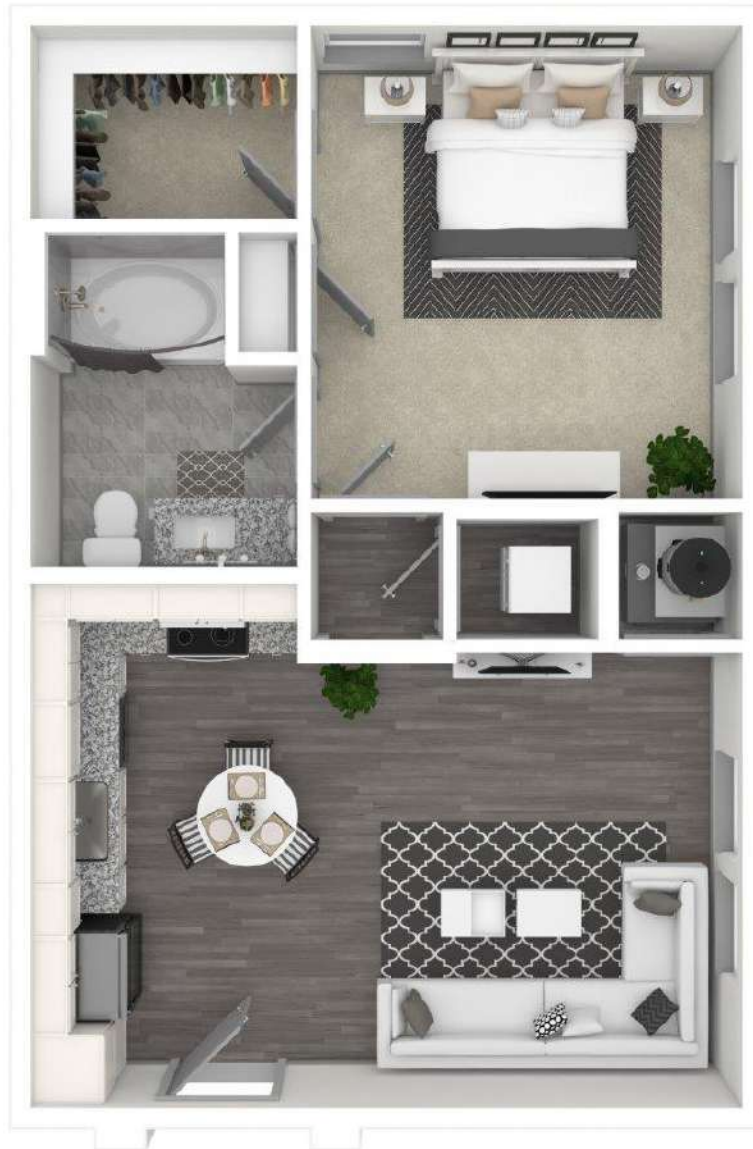

# A6 The Brilliance

1 BED / 1 BATH

# 619

SQ. FT.

THE ADDISON  
LAKE BRYAN

12570 Splendid Place #1119 | Orlando, FL 32821

[www.theaddisonorlando.com](http://www.theaddisonorlando.com)

*Floor plans are artist's rendering. All dimensions are approximate. Actual product and specifications may vary in dimension or detail. Not all features are available in every apartment. Prices and availability are subject to change. Please see a representative for details.*