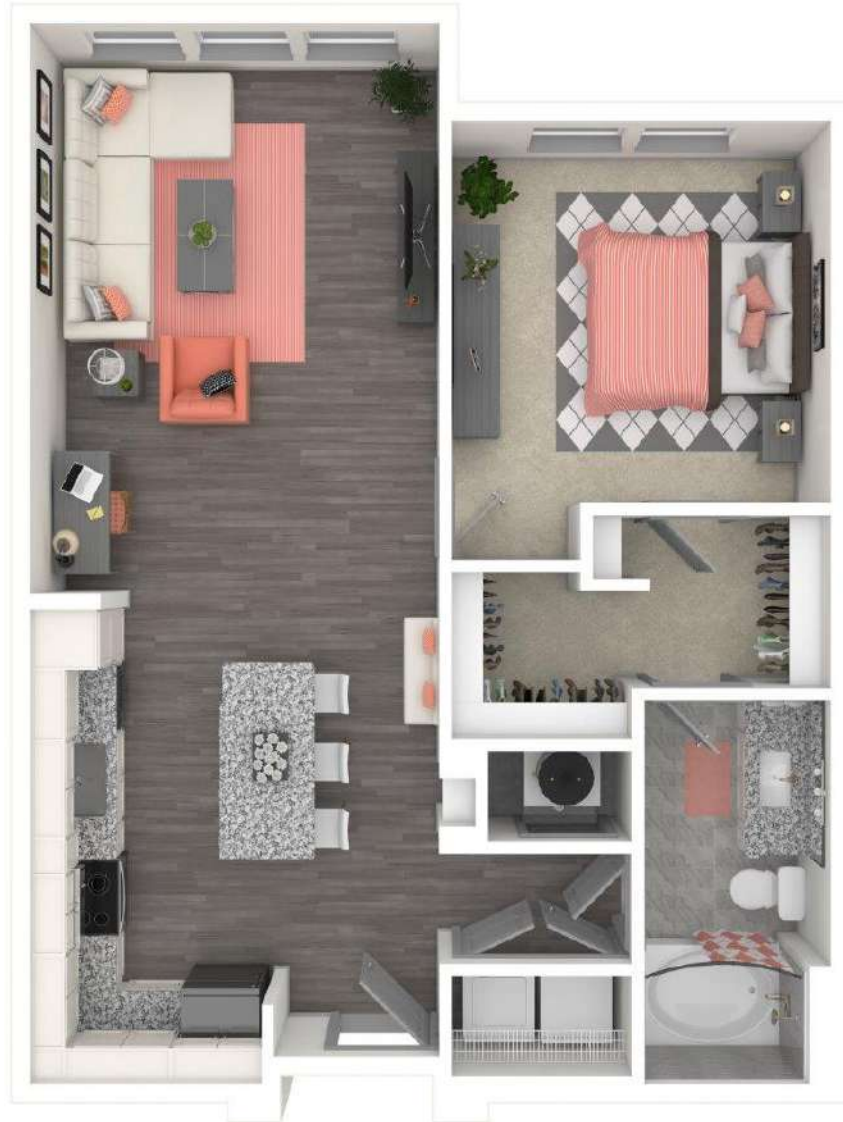

A2-1 The Vision

1 BED / 1 BATH

810

SQ. FT.

THE ADDISON
LAKE BRYAN

12570 Splendid Place #1119 | Orlando, FL 32821

www.theaddisonorlando.com

Floor plans are artist's rendering. All dimensions are approximate. Actual product and specifications may vary in dimension or detail. Not all features are available in every apartment. Prices and availability are subject to change. Please see a representative for details.